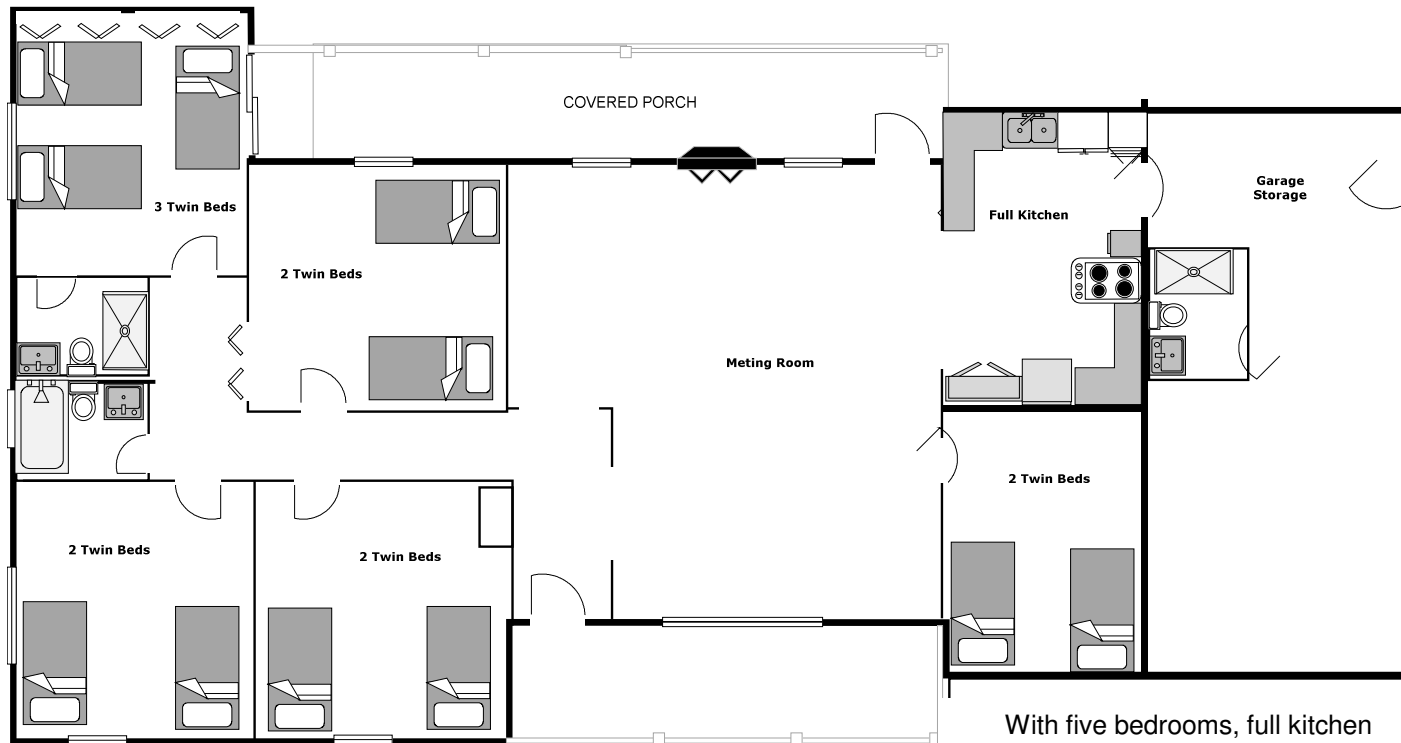

Retreat House

Sleeps up to 11 people in 5 rooms.

With five bedrooms, full kitchen facilities, screened porch, and a large meeting room, this newly renovated house provides the perfect retreat setting for smaller groups.