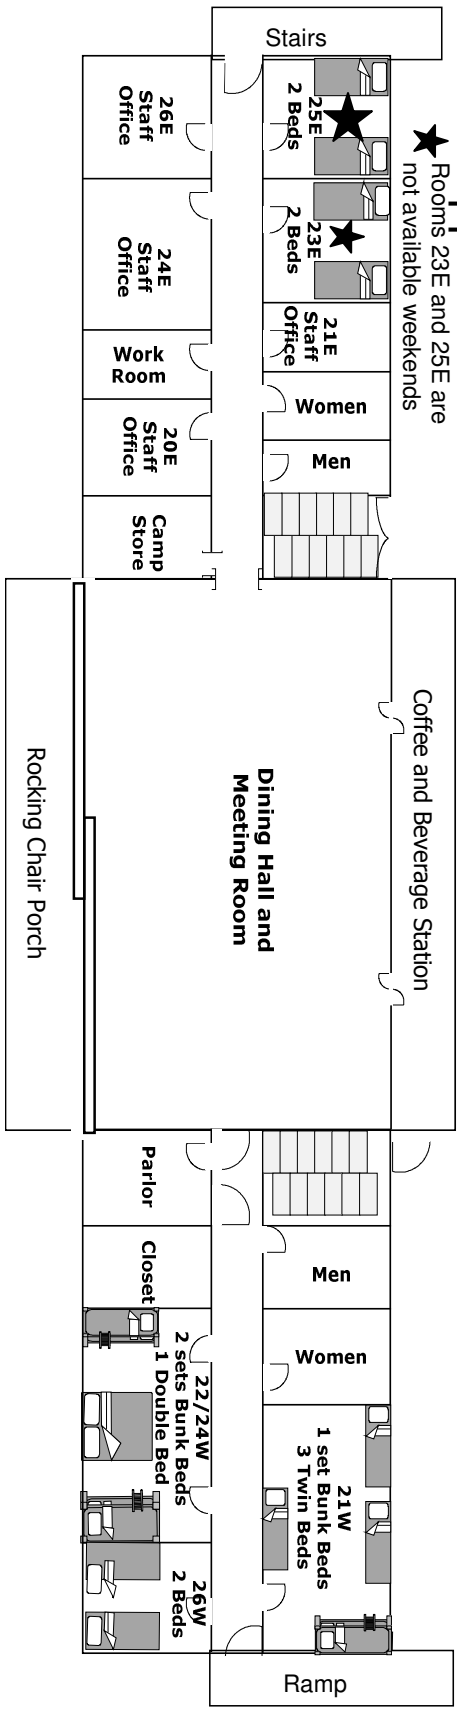

## Upper Cedar

★ Rooms 23E and 25E are not available weekends

## Cedar Lodge

Sleeps up to 45 people on weekdays, 41 on weekends.  
 There are 42 beds in 14 rooms; 38 beds in 12 rooms on weekends.  
 (These numbers do not include the First Aid Room bed)

### Lower Cedar