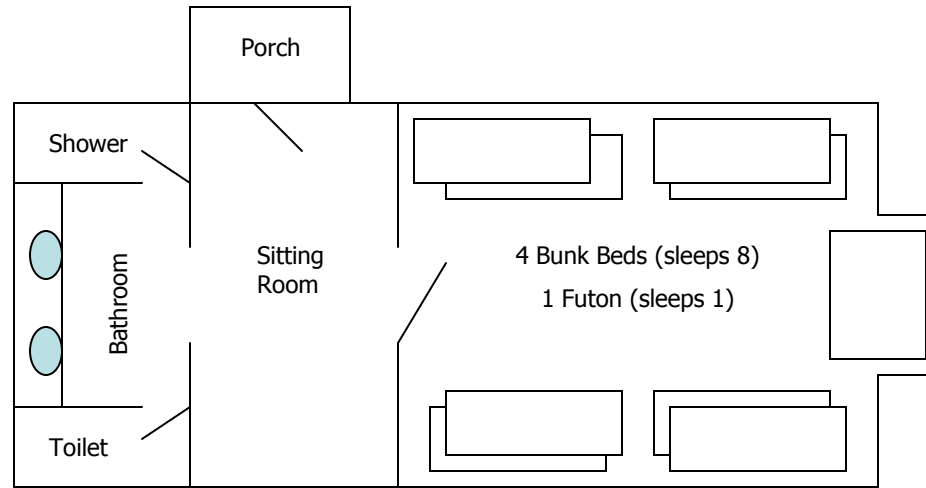

# Kirk Kabin Floor Plan

There are two Kirk Kabins located in our Village area which is a close walk to Pine and Cedar Lodge. They each sleep 9 persons in an air-conditioned/heated building with bath facilities.