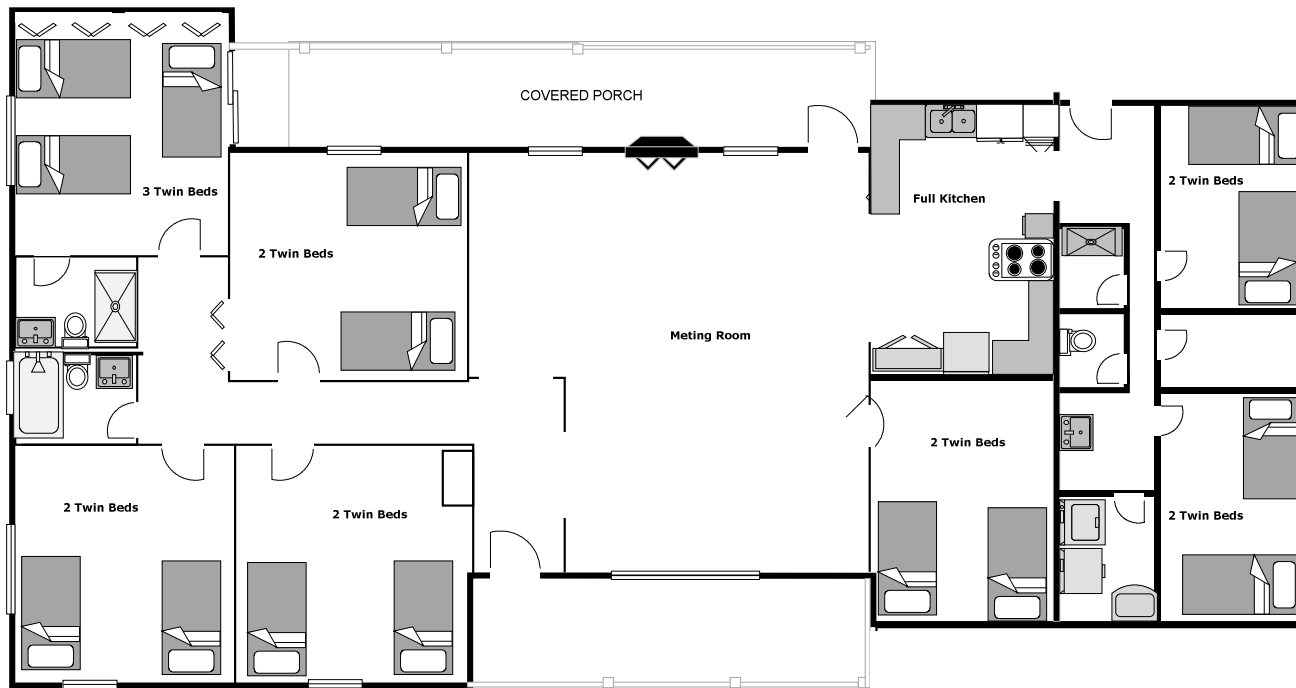

# RETREAT HOUSE

Sleeps 15 people in 7 rooms.

With seven bedrooms, full kitchen facilities, screened porch and a large meeting room, the Retreat House provides the perfect retreat setting for smaller groups.